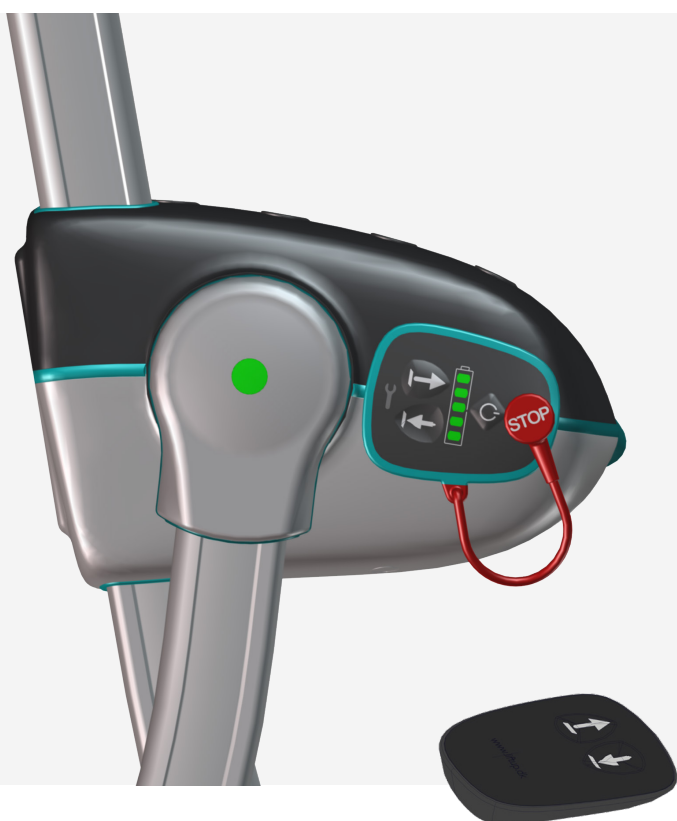

RAIZER® II

by Liftup

Raizer is a mobile lifting chair that helps people who have fallen on the floor to get up again in just a few minutes. Raizer can be operated by a single assistant and requires only limited physical effort beyond the help of a supportive hand. Raizer II is an updated version - new design and features - of the original Raizer.

www.raizer.com

EVEN MORE CLEANING FRIENDLY

- All surfaces of Raizer II are designed to be very easy to clean
- New surface makes it possible to disinfect Raizer II

EASY TO ASSEMBLE

- 4 identical legs and 2 identical back rests ensure correct assembly every time
- Intuitive sound and LED indicators for correct assembly
- Improved carry bag and trolley

NEW POSITION OF SEAT BELT

- Seat belt can be removed for washing
- Independently adjustable seat belt placement on the back rests ensures higher stability for the fallen person

REMOTE CONTROL AND EMERGENCY STOP

- The remote control has its storage position on Raizer II
- Emergency stop button is more intuitive
- Service reminder will indicate when Raizer II needs service
- Battery indicator

END STOP ENSURES RIGHT POSITION