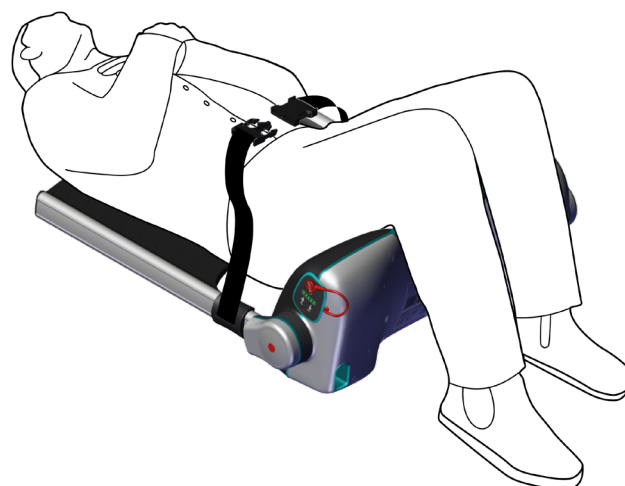

RAIZER® II

by Liftup

Raizer is a mobile lifting chair that helps people who have fallen on the floor to get up again in just a few minutes. Raizer can be operated by a single assistant and requires only limited physical effort beyond the help of a supportive hand. Raizer II is an updated version - new design and features - of the original Raizer.

www.raizer.com

EVEN MORE CLEANING FRIENDLY

- All surfaces of Raizer II are designed to be very easy to clean
- New surface makes it possible to disinfect Raizer II

EASY TO ASSEMBLE

- 4 identical legs and 2 identical back rests ensure correct assembly every time
- Intuitive sound and LED indicators for correct assembly
- Improved carry bag and trolley

NEW POSITION OF SEAT BELT

- Seat belt can be removed for washing
- Independently adjustable seat belt placement on the back rests ensures higher stability for the fallen person

REMOTE CONTROL AND EMERGENCY STOP

- The remote control has its storage position on Raizer II
- Emergency stop button is more intuitive
- Service reminder will indicate when Raizer II needs service
- Battery indicator

END STOP ENSURES RIGHT POSITION