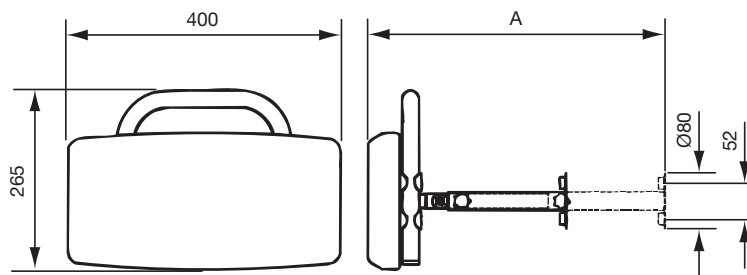

Bathroom adaptations

LinidoSolutions

Technical drawings / Backrests

All measurements are in mm. For complete article numbers, please consult the order information document which is available on our website.

Backrest | Art. no. LI2701.2004-xx, LI2703.2004-xx

	A
LI2701.200	195 - 250
LI2703.200	280 - 415

Backrest | Art. no. LI2705.2004-xx