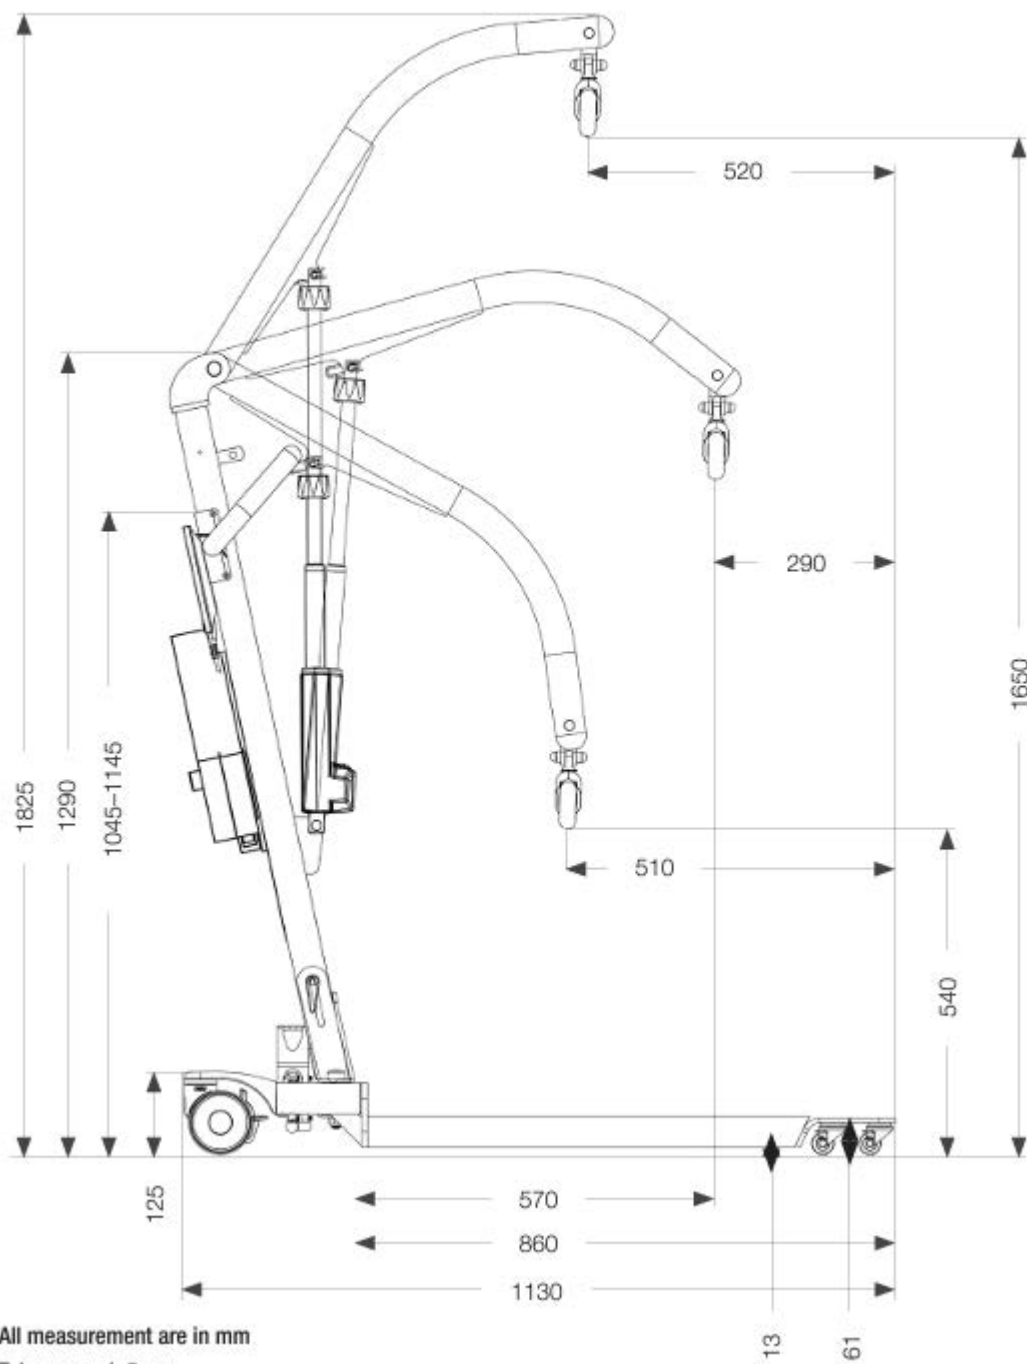

Dimensions Carina350EM/EE, with low legs (60600012/60600014)

All measurement are in mm
Tolerance +/- 5mm