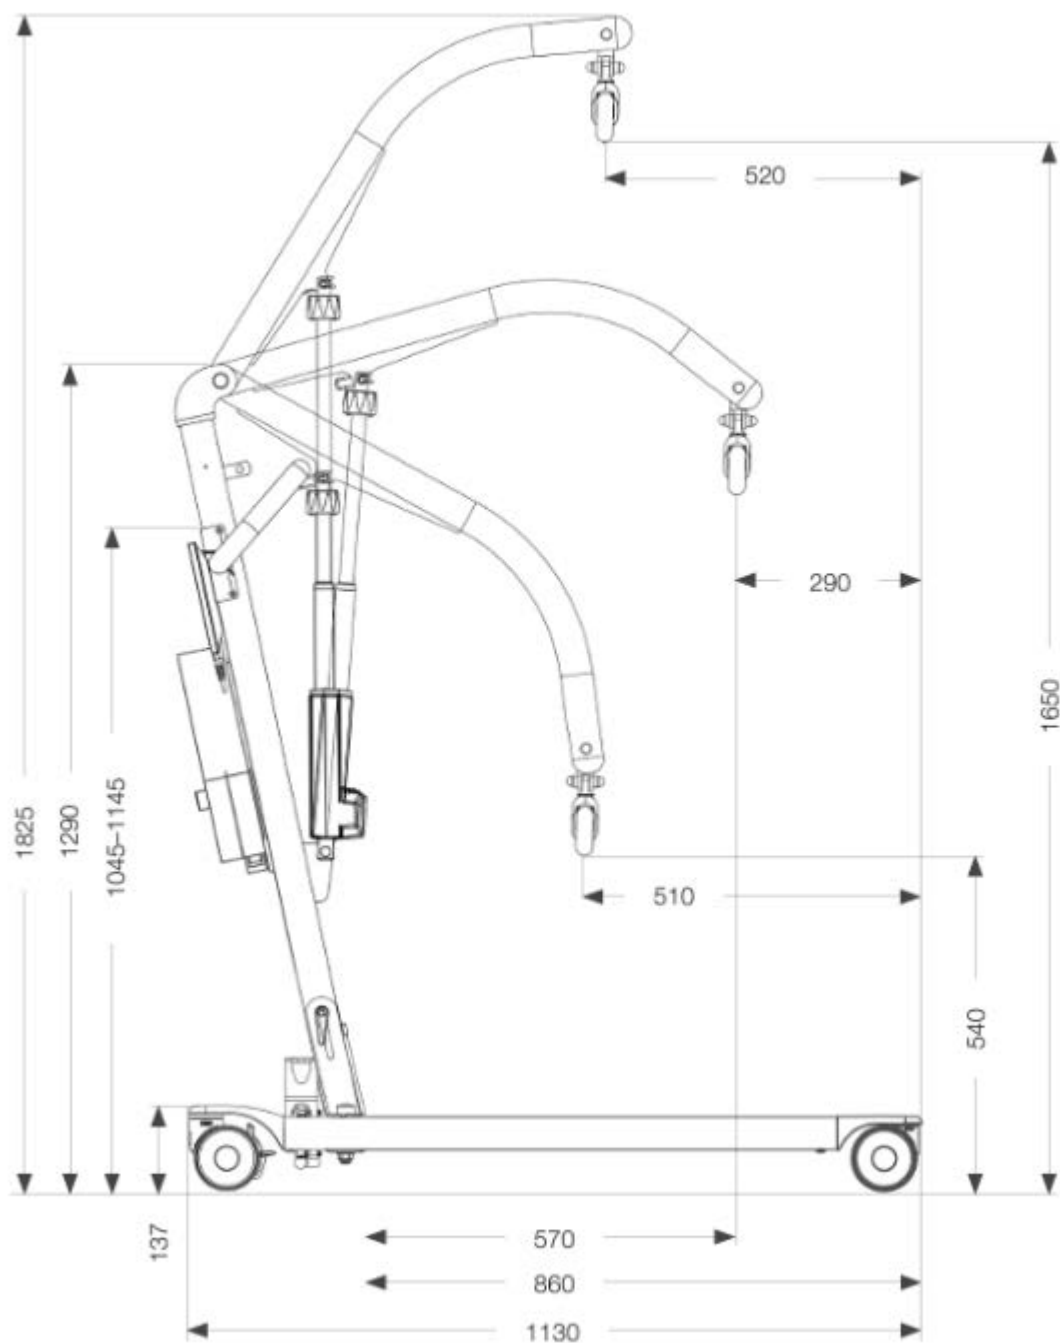

Dimensions Carina350EE/EM (60600009/60600011)

All measurement are in mm

Tolerance +/- 5mm