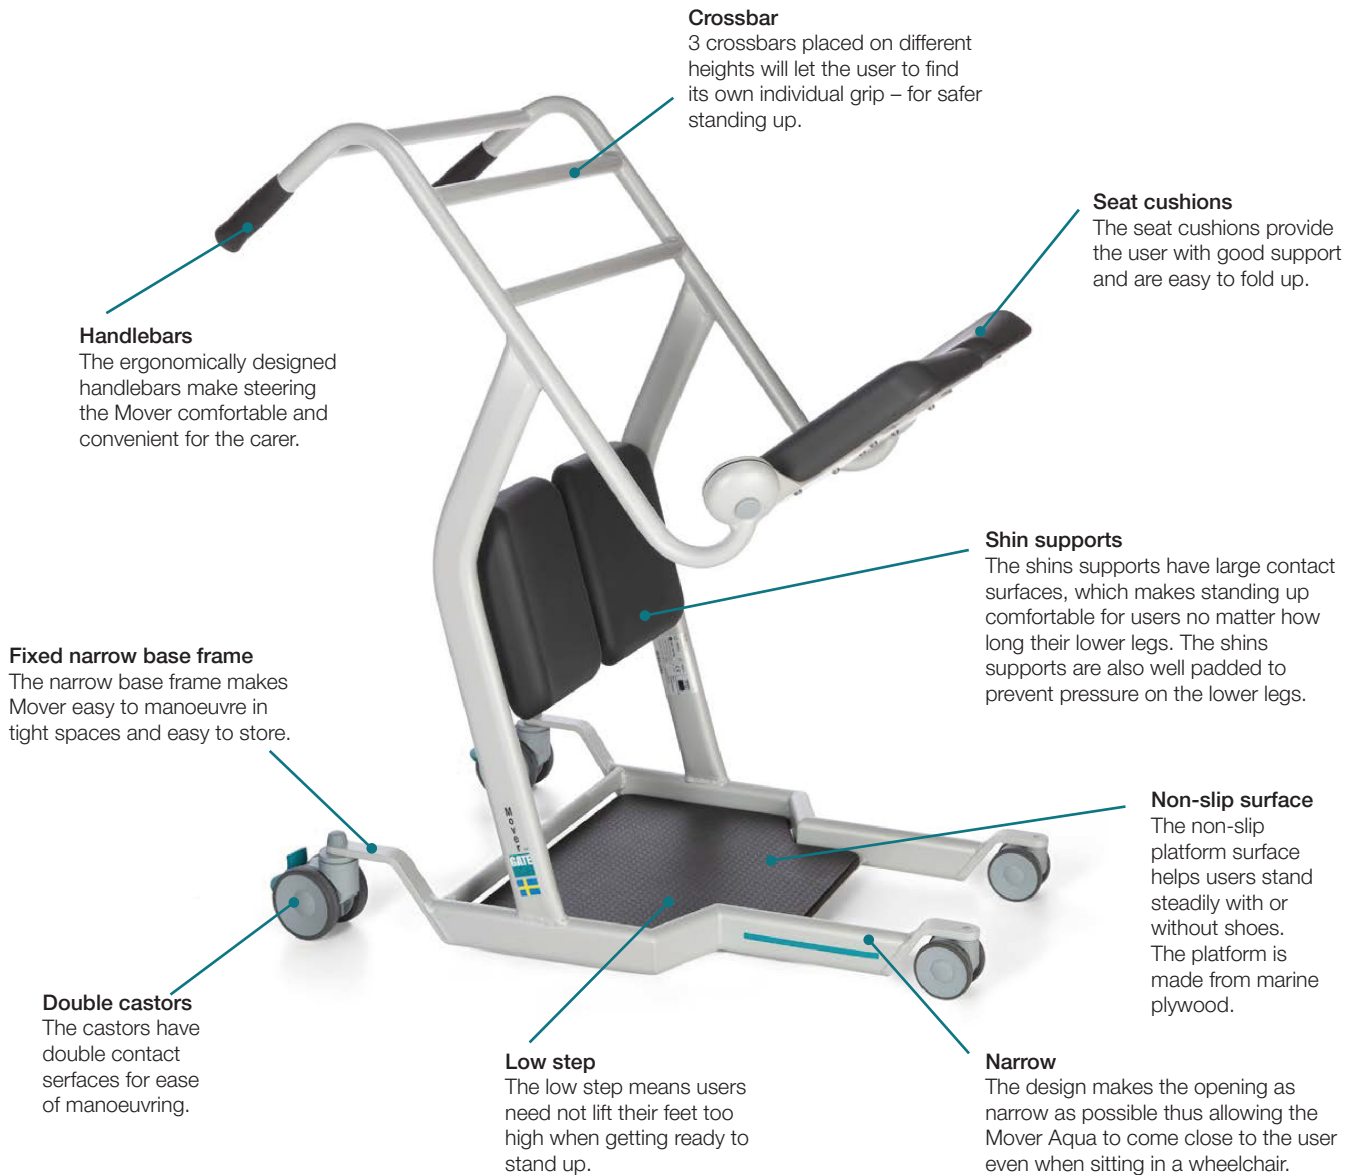

Mover Aqua

Mover is a transfer platform developed to provide smooth, convenient transfer transfer indoor/flat surfaces. It's easy to use and helps transfer patients safely and conveniently. Mover has a narrow base frame and double castors for easy manoeuvrability even in confined spaces. Mover has a stable platform and comfortable seat cushions, and thanks to constant eye contact with the carer, the user always feels comfortable and confident. The new Mover Aqua is specially designed to be used also in showers. PU cushions together with stainless solutions makes this possible. Hygiene management is improved as well.

Technical specifications

Part No.	Product	Max user weight	Width - external	Width - step	Height	Length	Seat height	Weight
53-301	Mover Aqua	150kg	63.5cm	38cm	107cm	94cm	83cm	28kg