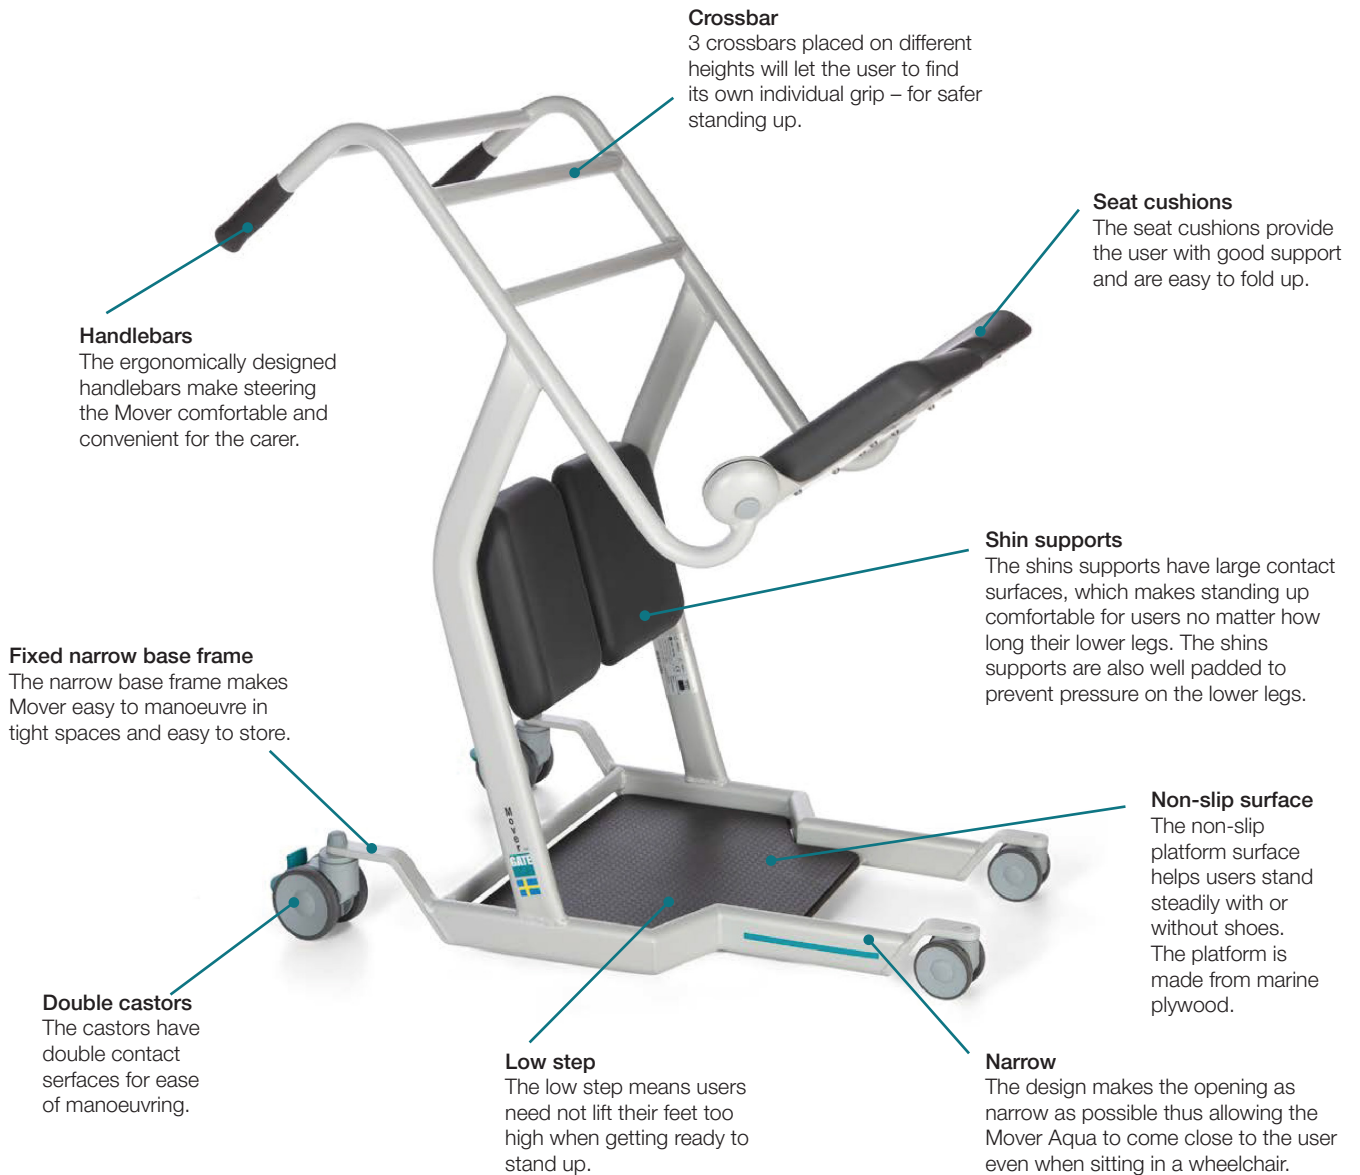

Mover Aqua

Mover is a transfer platform developed to provide smooth, convenient transfer transfer indoor/flat surfaces. It's easy to use and helps transfer patients safely and conveniently. Mover has a narrow base frame and double castors for easy manoeuvrability even in confined spaces. Mover has a stable platform and comfortable seat cushions, and thanks to constant eye contact with the carer, the user always feels comfortable and confident. The new Mover Aqua is specially designed to be used also in showers. PU cushions together with stainless solutions makes this possible. Hygiene management is improved as well.

Technical specifications

Part No.	Product	Max user weight	Width - external	Width - step	Height	Length	Seat height	Weight
53-301	Mover Aqua	180kg	63.5cm	38cm	107cm	94cm	83cm	28kg